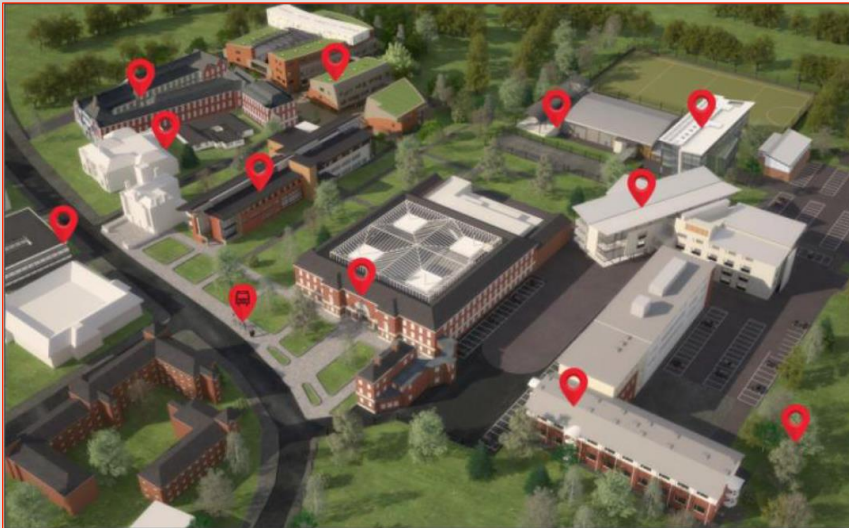

Our Campus 校園

<http://www.mdx.ac.uk/virtualtour>