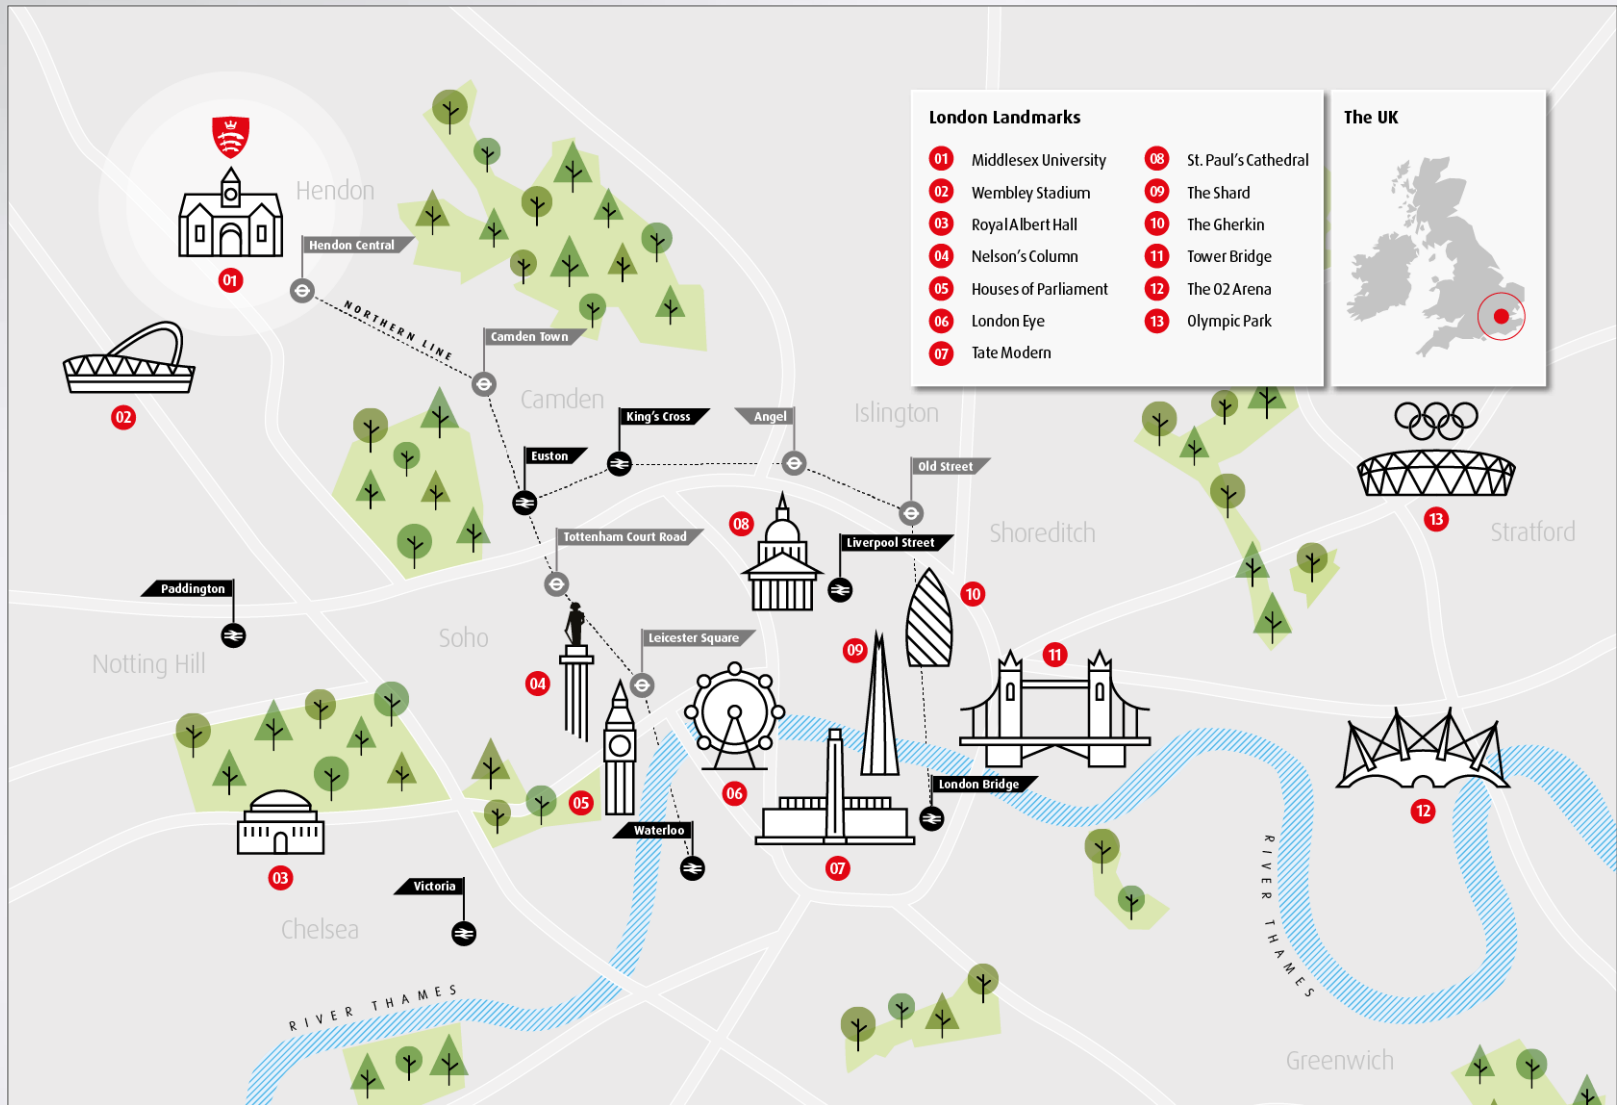

Middlesex
University
London

英國國立密德薩斯大學

Made for more

Asia Pacific Regional Hub

October 2019

“ I chose Middlesex because of its London location and excellent rankings. When I finish my studies here I know I will be ready to start my dream career.

- » King's Cross - Harry Potter
- » London Paddington - Paddington Bear
- » Baker Street - Sherlock Holmes
- » Leicester Square – Theatre, Chinatown

- ### Key to lines and symbols
- | | | |
|--|--|--|
| | | |
| | | |
| | | |
| | | |
| | | |
| | | |
| | | |
| | | |

Improvement work to tracks and stations may affect your journey, particularly at weekends. For help planning your journey look for publicity at stations, call 020 7222 1234 or visit tfl.gov.uk

- ### Explanation of zones
- | | |
|---|------------------------------|
| D | Station in Zone D |
| C | Station in Zone C |
| B | Station in Zone B |
| A | Station in Zone A |
| 6 | Station in Zone 6 and Zone A |
| 5 | Station in Zone 5 |
| 4 | Station in Zone 4 |
| 3 | Station in both zones |
| 2 | Station in Zone 2 |
| 1 | Station in Zone 1 |

London University

About Middlesex 關於密德薩斯大學

- 25000名學生就讀倫敦校區
- 由校區25分鐘地鐵直達倫敦市中心
- 來自140個多個國家的學生
- 1700名教職員工
- 超過300個課程

Middlesex. A global university

《泰晤士高等教育
世界大學排名2019》
英國第48位
全世界前500名大學

Times Higher Education 2019年度世界大學排名包含了來自77個地區的1200所院校，其中，密德薩斯大學進入世界401-500強，位列英國第48名。同檔次的台灣院校有國立清華大學、國立臺灣科技大學。